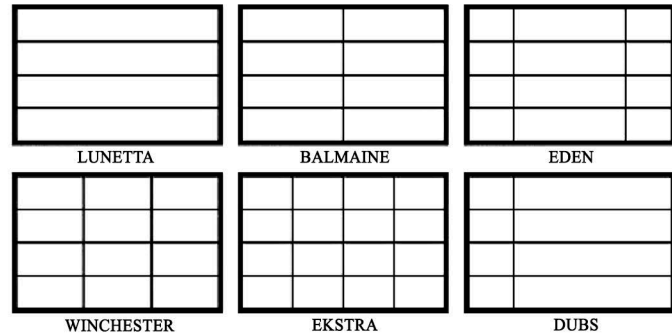

FEATURES

Optional low head room tracking allows installation with only 150- 250 mm head room

- > The strength of our 2 mm double sided aluminum frame allows us to manufacture a wider door (up to 7400mm Wide) than majority of our known competitors.
- > Available in 6 design styles – Lunetta, Balmaine, Eden, Winchester, Esktra & Dubs style frame formats.
- > Custom made to cater for your own unique design need – including flush finish Sectional doors, an industry wide point of difference.
- > Variety of cladding types such as Polycarbonate, Aluminum Composite Panel (7x colors to choose from), Aluminum slats – powdercoated to your desired color or in different timber-look finishes, Mini-orb and Perforated Mesh Aluminum Sheets – which can be inserted into our frame of or face fixed – based on personal preference and the way you would like to have your door.
- > Torsion spring assisted mechanism provides safe trouble-free operation.
- > Heavy duty steel hinges for durability.
- > Tilt door frames can also be manufactured and are made out of the same dual- 2mm thick Aluminium frame, powdercoated to the color you like – with optional personal access doors, embedded into the frame.
- > Personal access doors can be manufactured to match your garage door.