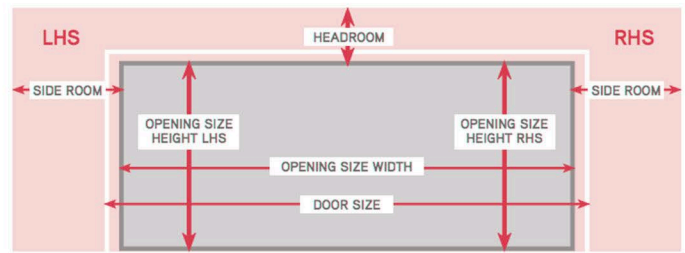

DOOR SIZE WIDTH	Opening size + minimum 25mm/side
DOOR SIZE HEIGHT	Opening size + 30mm for the height
SIDE ROOM MINIMUM	Standard - 125mm
	Low headroom - 150mm
HEADROOM MINIMUM	Standard - 390mm
	Low headroom - front mount 200mm
	Low headroom - rear mount 170mm
WHEN USING AN OPERATOR	Add 50mm to the minimum headroom required

(View from inside of garage, looking out)

FLAT-LINE

SLIM-LINE

HERITAGE

RANCH

FLAT-LINE

SLIM-LINE

HERITAGE