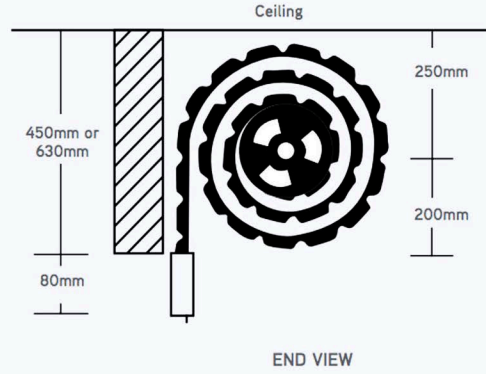

ROLLER GARAGE DOORS